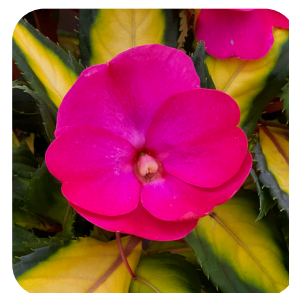

Impatiens x hybrida 'Sunpatiens
Compact Tropical Rose'
Sunpatiens
'Compact Tropical Rose'